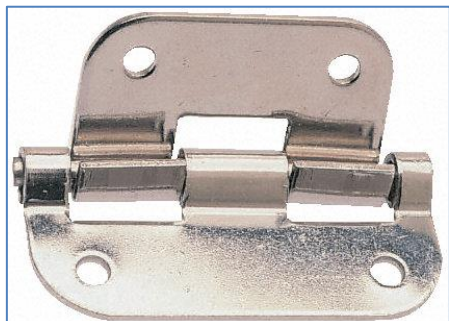

Datasheet

Zinc Plated Stainless Steel Lift-off Hinge

RS Stock number [687-499](#)

Description:

Zinc plated steel or 18//8 stainless steel, Plain fixing holes, Removable pin

Features:

Material: Steel

Finish: Zinc Plated