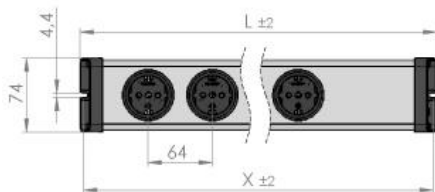

Data sheet VARIO® LINEA

Socket strip

EHMANN
Ideen in Strom

Universal 12-fold

Item No.: 0200x02122301

- Robust plastic body, grey
- 90° rotated sockets Type E (French Standard)
- Space of sockets: 64 mm
- 1,5 m power cord and angle plug
- integrated circuit breaker 16 A
- Increased safety due to integrated child protection
- End caps with mounting facilities

Technical Data

Connection:	250 V~, 16 A, 50 Hz, 3.600 W
Power cord:	1,5 m H05VV-F 3G 1,5 mm²
Plug:	CEE 7/7 angle plug Type EF
Socket:	Middle earth Type E
Circuit breaker:	16 A
Dimension:	846 x 74 x 47 mm (L x B x H)
Fixing dimension X:	838 mm

EAN:	401209600484 4
Packaging unit:	10 pc.

VARIO®
LINEA