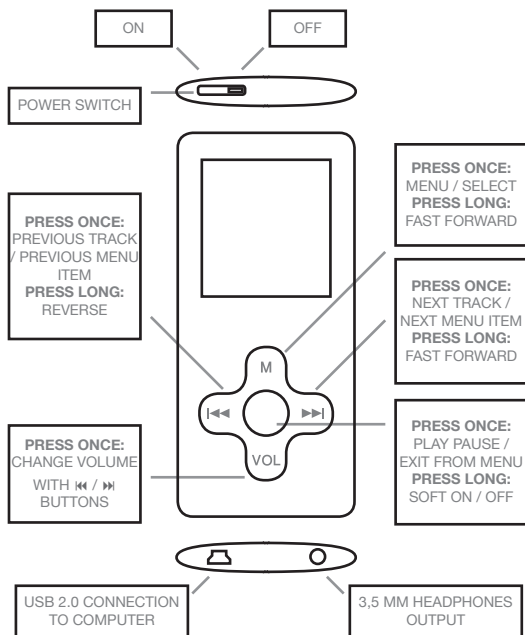

QUICK START SHEET

IMPORTANT: To charge the player, put the on/off switch in the "ON" position before connecting the USB cable!

Instructions

- The player charges during USB connection
- With soft-off, the player will remember playback position
- Volume is controlled in 32 steps
- To place music on the player, simply connect it to your computer. Your computer will recognize it as a storage device.