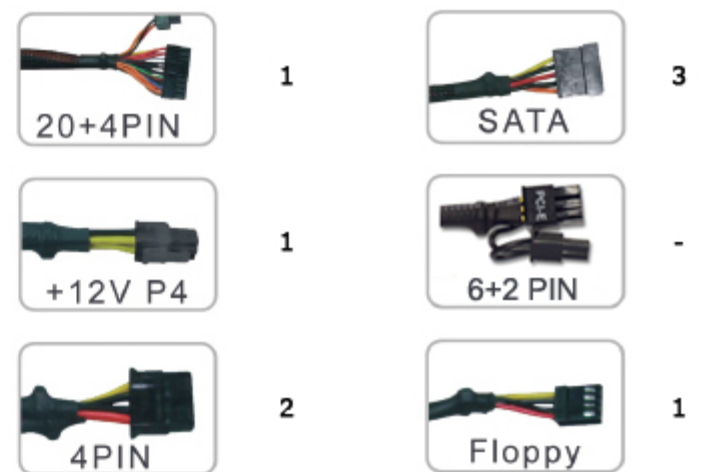

350W 80+ ATX PSU

Ultra Silent 80+ ATX Power Supply
Model 9PA350AG02 with 12cm Fan

Features & Specifications

- DC Output Power: 350W
- Operating Temperature: 0°C ~ 40°C
- Storage Temperature: 0°C ~ 60°C
 - Dimensions: 150x140x86mm
 - 12cm Silent Black Fan
- Protection Mode: Short Circuit Protection, Over Voltage Protection, Over Current Protection, Over Power Protection
 - AC Inlet: 230V, 10/5A, 50-60Hz
 - Efficiency: 82% Active PFC
 - No load Stand-by Power: 0.75W Max.
- Complies with California Energy Commission & RoHS
- Full Series safety Approved by IEC60950

Cables & Connectors:

DC OUTPUT	3.3V	5V	12V ₁	12V ₂	-12V	5VSB
Min	0.1 A	0.2 A	0.1 A	0.5 A	0.0 A	0.0 A
Max	21 A	20 A	15 A	15 A	0.5 A	2.5 A
Total	350W					