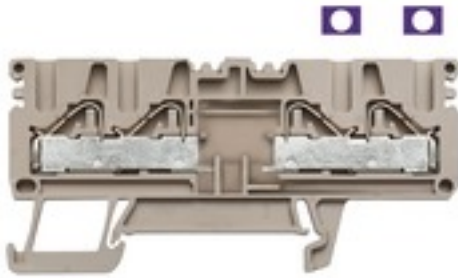

**P-series
PDU 2.5/4/2X2AN**

Weidmüller Interface GmbH & Co. KG
Klingenbergstraße 16
D-32758 Detmold
Germany
Fon: +49 5231 1429-0
Fax: +49 5231 14292083
www.weidmueller.com

Spring connection with PUSH IN Technology

The innovative PUSH IN technology reduces the amount of time you spend on wiring to a minimum. Direct insertion guarantees high conductor pull-out forces and simple handling for all conductor types.

General ordering data

Type	PDU 2.5/4/2X2AN
Order No.	1022220000
Version	Feed-through terminal, PUSH IN, 4 mm², 800 V, 32 A, Dark Beige
GTIN (EAN)	4032248826865
Qty.	50 pc(s).