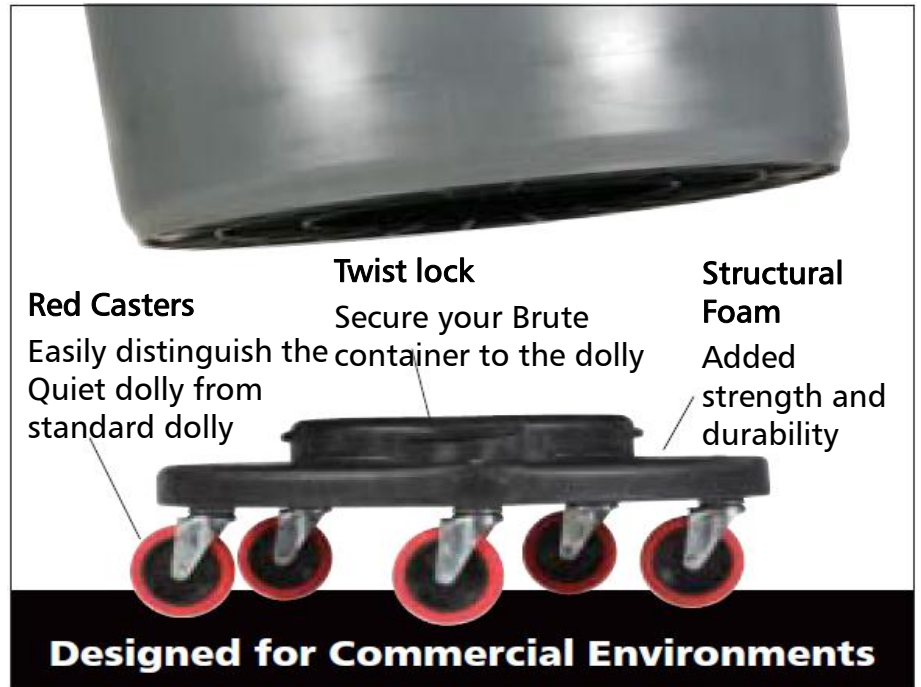

Brute Quiet Dolly

Tough and Quiet at the same time

FG264043

Engineered for quiet environment

- Reduce up to 88% of traditional dolly noise on smooth or irregular surfaces.
- Threshold Test passed: Dolly with 113kg load is rolled 30,000 passes over standard commercial threshold: no failures¹
- Diamond Plate Test passed: Dolly with 113kg load is rolled 10,000 passes over diamond plate: no failures¹

PRODUCT INFORMATION

Ref	Description	Material	Dimensions	Load (kg)	Colour	Pack
FG264043	BRUTE® Quiet Dolly	Polyethylene and Metal	Diam 46.4 cm x 16.8 cm	113.4	Black & Red	2

SPARE PARTS

Ref	Description	Material	Pack
FG2651L20000	Caster for BRUTE® Quiet Dolly	Rubber and metal	1