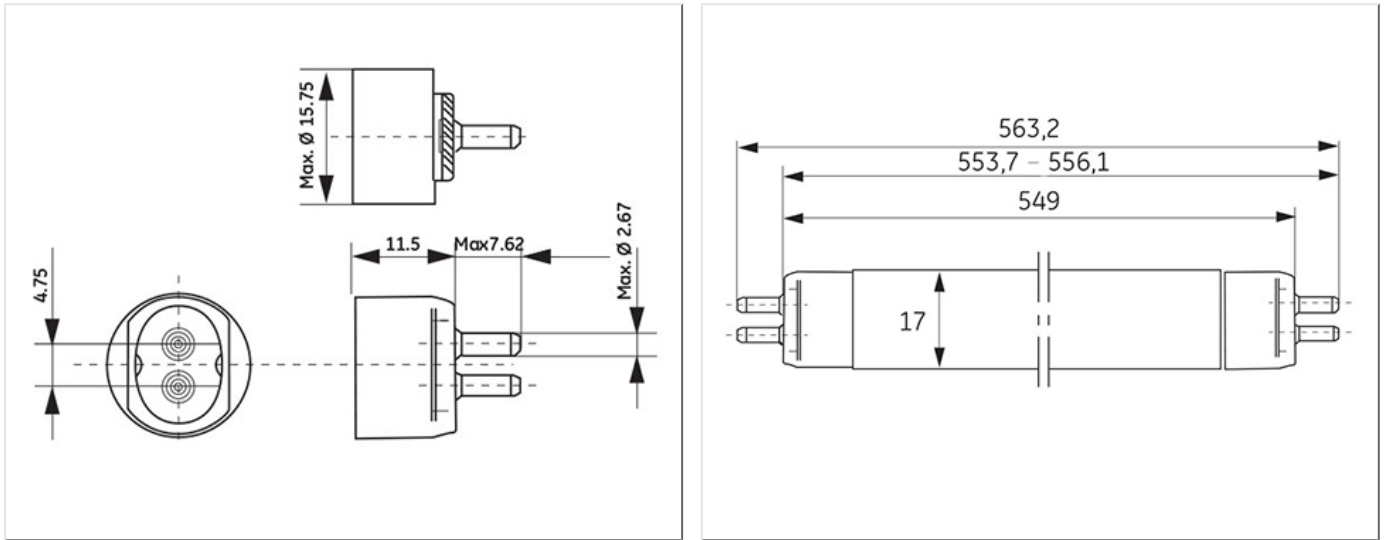

Technical drawing