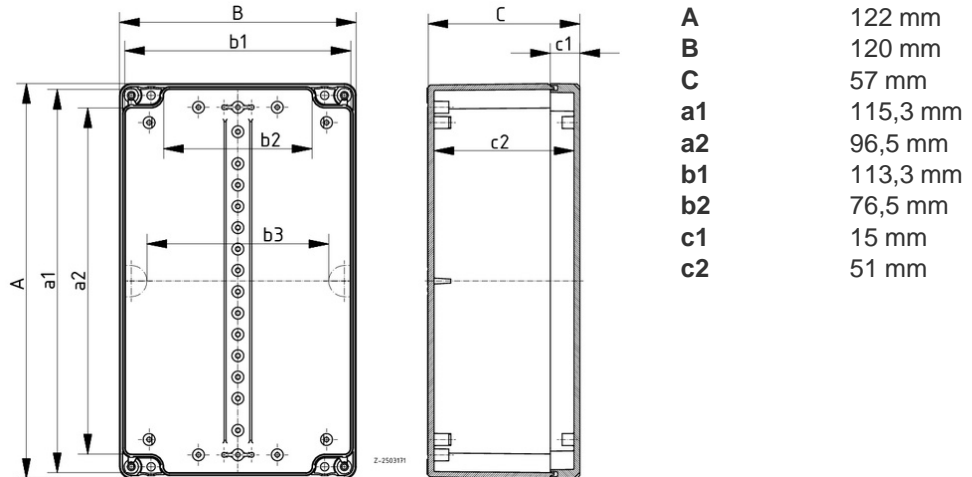

EM 217

Euromas II
 Enclosure, polycarbonate

Order no.: 62217000

Colour of enclosure group

Light grey, similar to RAL 7035; special colours on request

Protection class

IP 65/DIN EN 60529; higher ingress protection on request

Enclosure material

ABS, PC (UV stabilised); seal made of CR; UL 94 V0 types on request; for details see Technical Information

Scope of delivery: Lid and base, self-tapping coarse-pitch thread lid screws made of V2A

Technical drawings

3D product data in STEP format:

[Registration necessary](#)

Basic drawing for processing work:

[62217000_EM-217-G.dxf](#) (453 KB)

Catalogue drawing in DXF format:

[62217000_EM-217.dxf](#) (822 KB)