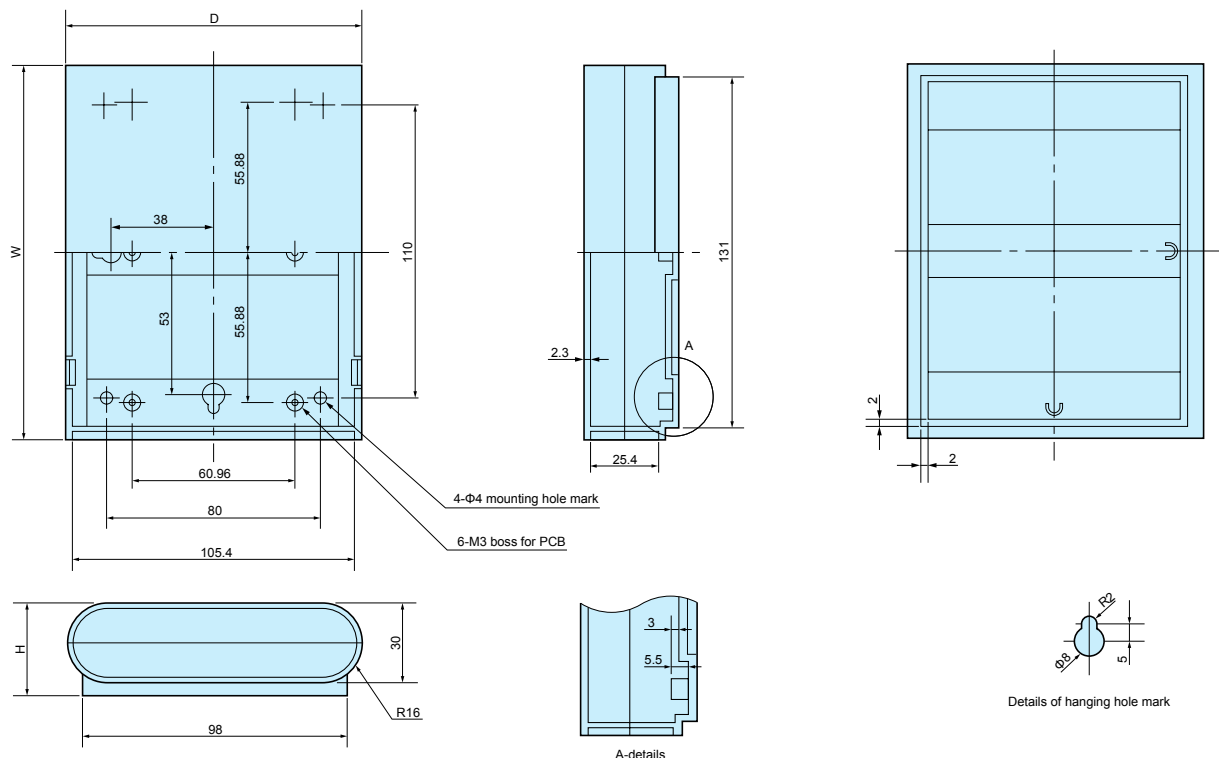

### FEATURE

- Round shape plastic case.
- Suitable for wall-mount.
- Snap on / off the cover. No screws are necessary.

### Components

Ref. #	Part name	Pcs	Material	Color
1	Top cover	1	ABS (UL94HB)	Light gray · Dark gray · White
2	Bottom cover	1	ABS (UL94HB)	Light gray · Dark gray · White

• CAD data is downloadable from our website.

SU dimensions

SU-140

SU-180

Color Type

Color code	Color
G	Light gray
C	Dark gray
W	White

Part no. / Dimensions

• Please suffix color code at the end of part number □ when ordering SU series.

Part no.	W	H	D	Weight(g)
SU-140□	140	35	110	100
SU-180□	180	35	125	140