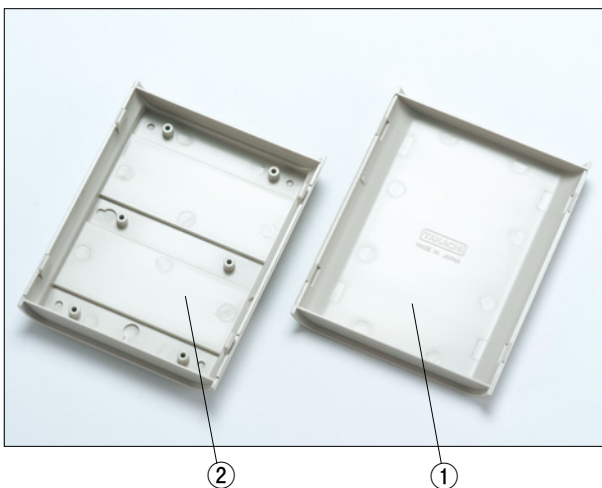

### FEATURE

- Round shape plastic case.
- Suitable for wall-mount.
- Snap on / off the cover. No screws are necessary.

### Components

Ref. #	Part name	Pcs	Material	Color
1	Top cover	1	ABS (UL94HB)	Light gray · Dark gray · White
2	Bottom cover	1	ABS (UL94HB)	Light gray · Dark gray · White

• CAD data is downloadable from our website.

SU dimensions

SU-140

SU-180

Color Type

Color code	Color
G	Light gray
C	Dark gray
W	White

Part no. / Dimensions

• Please suffix color code at the end of part number □ when ordering SU series.

Part no.	W	H	D	Weight(g)
SU-140□	140	35	110	100
SU-180□	180	35	125	140