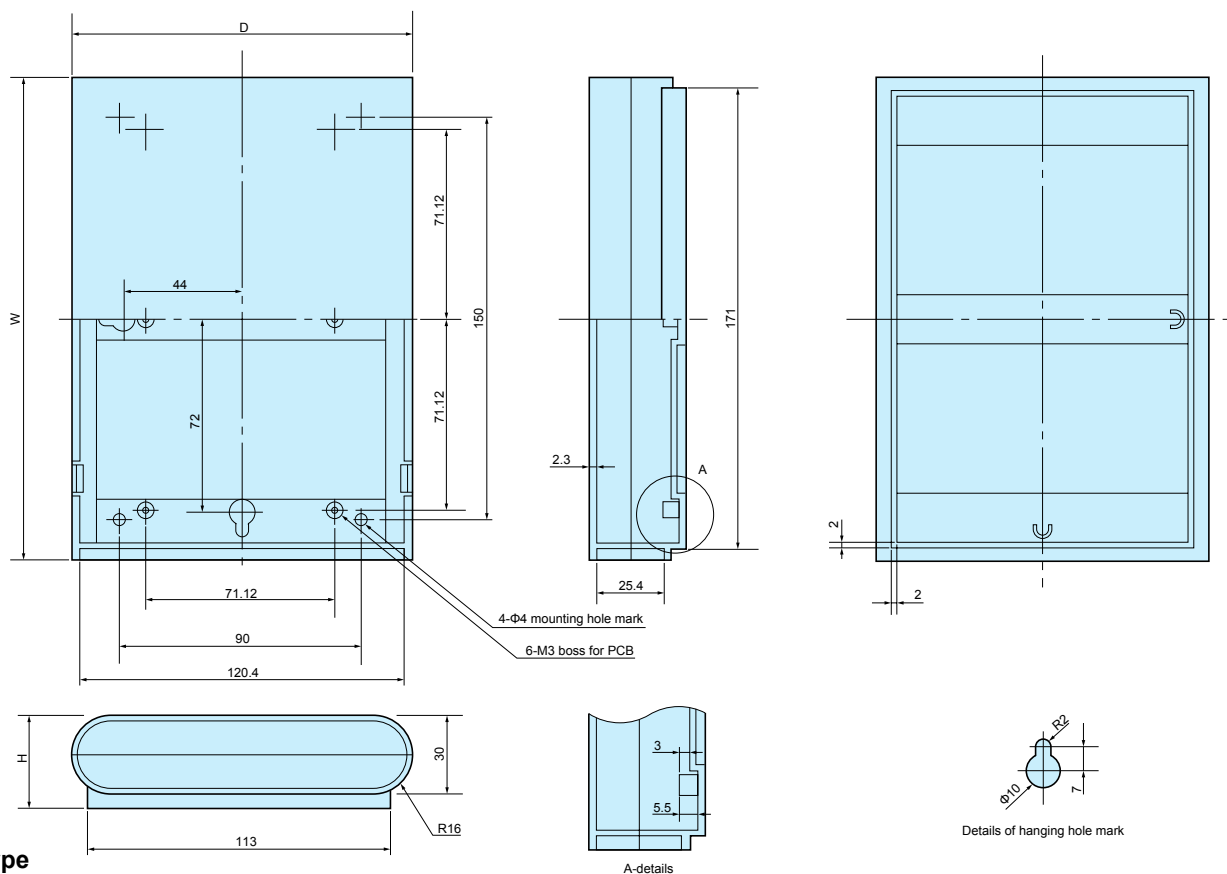

### Components

Ref. #	Part name	Pcs	Material	Color
1	Top cover	1	ABS (UL94HB)	Light gray · Dark gray · White
2	Bottom cover	1	ABS (UL94HB)	Light gray · Dark gray · White

• CAD data is downloadable from our website.

SU dimensions

SU-140

SU-180

Color Type

Color code	Color
G	Light gray
C	Dark gray
W	White

Part no. / Dimensions

• Please suffix color code at the end of part number □ when ordering SU series.

Part no.	W	H	D	Weight(g)
SU-140□	140	35	110	100
SU-180□	180	35	125	140