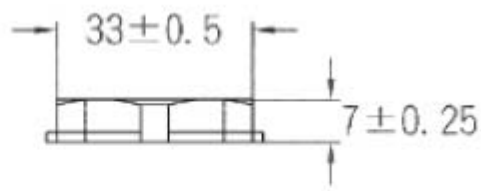

ENGLISH

Datasheet

RS Pro M25 Black Nylon Cable Gland With Locknut, 13 → 18mm Cable Dia Range, IP68

Stock No: 669-4676

Colour	Black
IP Rating	IP68
Locknut Included	Yes
Material	Nylon 66
Maximum Cable Diameter	18mm
Maximum Operating Temperature	+85°C
Minimum Cable Diameter	13mm
Minimum Operating Temperature	-60°C
Thread Size	M25

ENGLISH

Datasheet

LOCK NUT

WASHER

External thread
M25x1.5

18.6 ± 0.35

BODY

15.2 ± 0.35

CLAW

29.4 ± 0.5

18.4 ± 0.5

SEALS

NUT