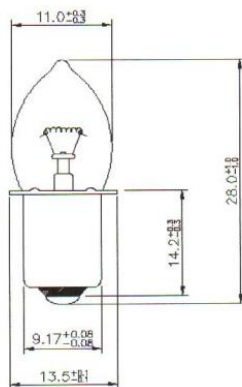

## P13.5s Filament Indicator Lamp

RS Stock number 655-9558

### Dimensions: (mm)

Structure	
Bulb Type	B3 1/2
Bulb Diameter	11.3Max
Length	29.0Max
Base Type	P13.5s XEN

Design Characteristics	
Voltage	2.4V
Amperage	850mA±10%
Gas Type	Xenon Gas Filled
Luminous Flux	12Lm±20%
Life Hours	10Hours