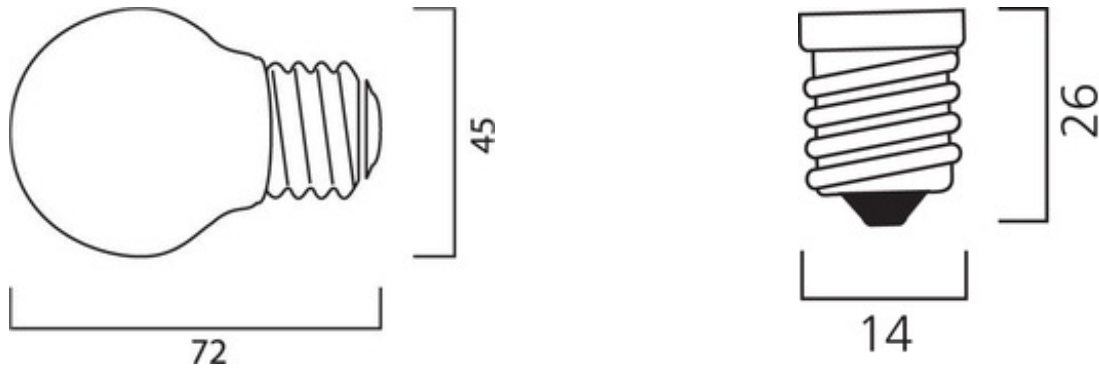

Classic ECO Ball

CLECO BAL 240V 42W E14 SV1

0023777

TECHNICAL DRAWINGS