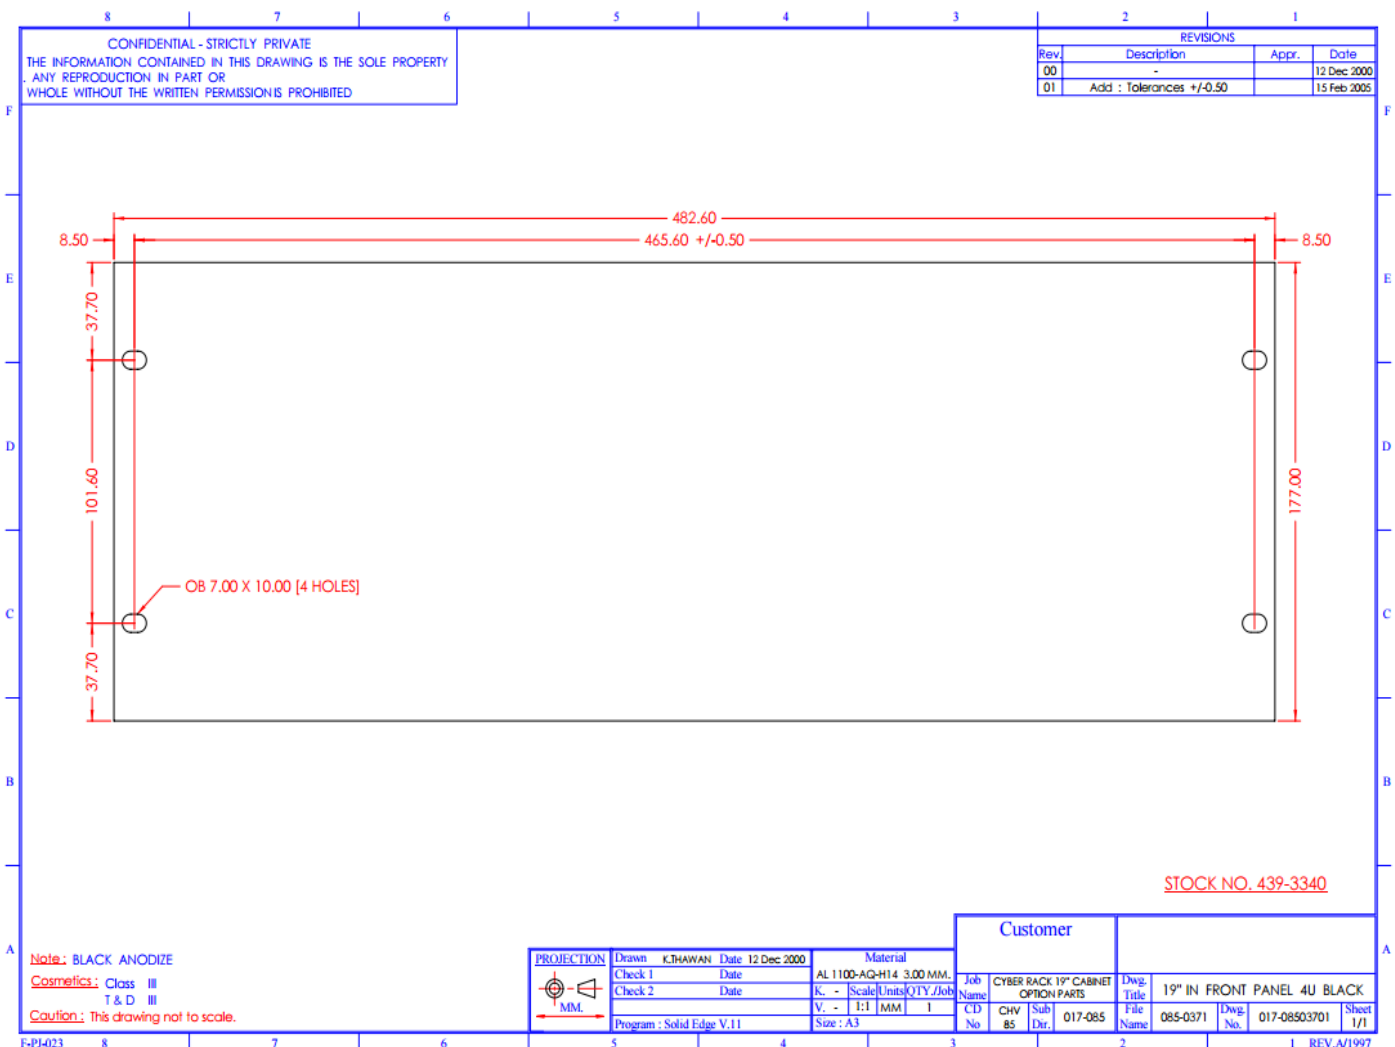

ENGLISH

Datasheet

19-inch Front Panel, 4U, Black, Aluminium

RS Stock number 439-3340

STOCK NO. 439-3340