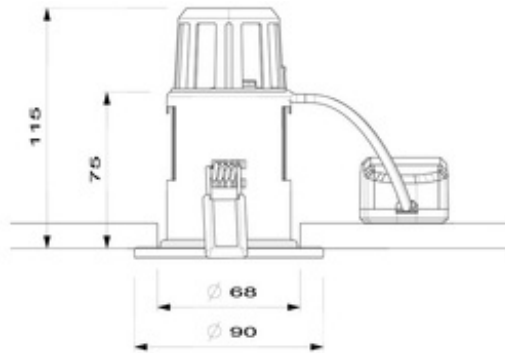

SylFire LED

SYLFIRE LED WHITE FIX 4000K DIMMABLE DC

0059803

TECHNICAL DRAWINGS