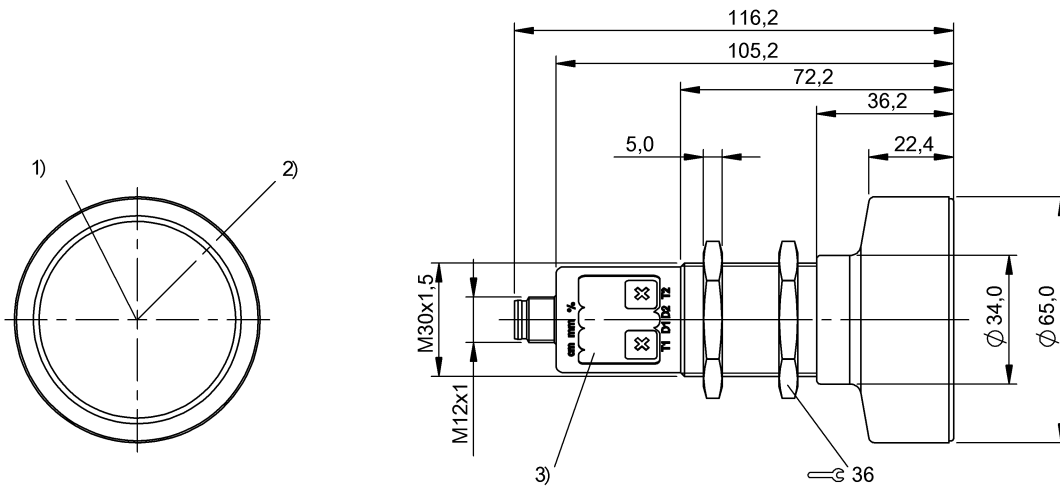

BUS M30M1-PPX-60/600-S92K
Ordering code: BUS0045

Ultrasonic sensor
M30

Connector, M12x1-S92
Working range 600...8000 mm
PNP (1x), antivalent

BALLUFF
sensors worldwide

Characteristic data