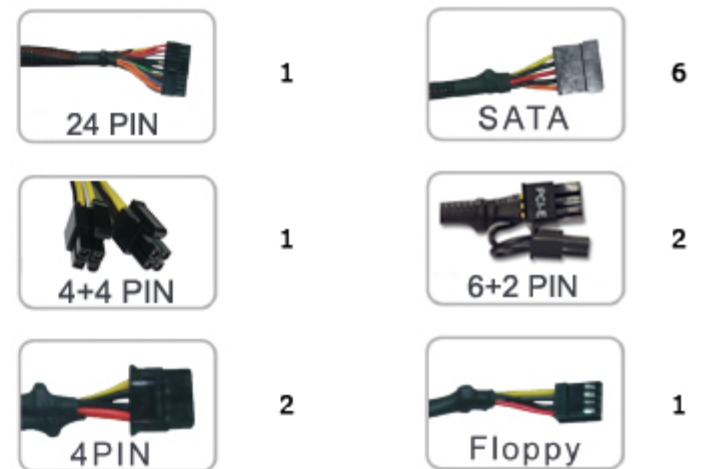

### Features & Specifications

- DC Output Power: 550W
- Operating Temperature: 0°C ~ 40°C
- Storage Temperature: 0°C ~ 60°C
  - Dimensions: 150x140x86mm
  - 12cm Silent Black Fan
- Protection Mode: Short Circuit Protection, Over Voltage Protection, Over Current Protection, Over Power Protection
  - AC Inlet: 230V, 10/5A, 50-60Hz
  - Efficiency: 80% Active PFC
  - No load Stand-by Power: 0.75W Max.
- Complies with California Energy Commission & RoHS
- Full Series safety Approved by IEC60950

### Cables & Connectors:

DC OUTPUT	3.3V	5V	12V <sub>1</sub>	12V <sub>2</sub>	12V <sub>3</sub>	12V <sub>4</sub>	-12V	5VSB
Min	1.5A	1A	1A	1A	1A	1A	0.0A	0.0A
Max	24/7.5A	11.16/22A	18A	18A	18A	18A	0.5A	3.5A
Total	550W							