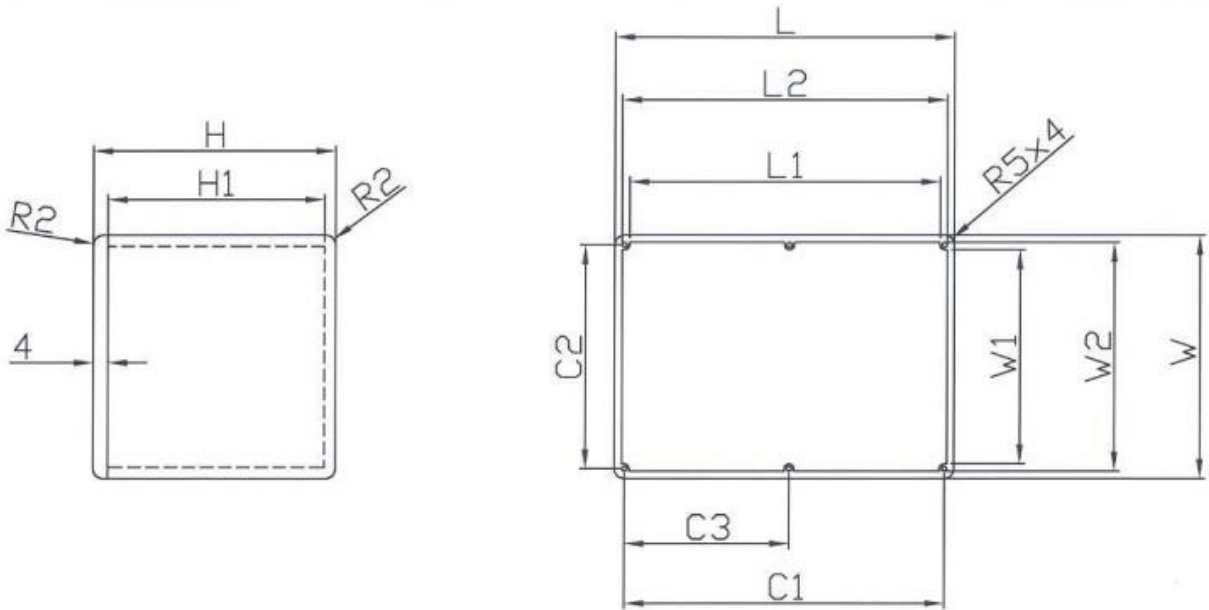

# Aluminium Enclosure, Shielded, 222.1 x 145.9 x 55.9mm

RS Stock number 621-4968

### Specifications:

Colour:	Black
Body Material:	Die Cast Aluminium
External Dimensions:	222.1 (length) x 145.9 (width) x 55.9 (height)mm
Lid Colour:	Black
Shielded:	Yes

L	W	H	C1	C2	L1	L2	W1	W2	C3	H1
222.1	145.9	55.9	211.7	135.4	205.0	218.7	129.0	141.8	105.8	49.2