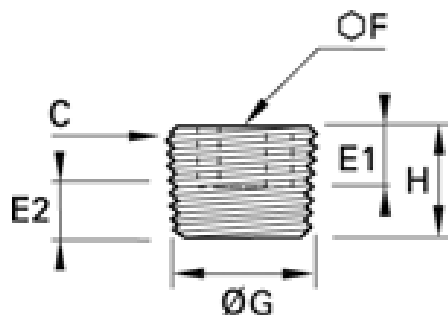

### Description

Plug BSP Taper Thread  
Shuts off a circuit end  
Assembly with a hexagonal wrench  
Maximum working pressure: 250 bar  
Body: Brass

### Specifications

Connection 1	3/4 in BSPT Male
Connection Gender 1	Male
Fitting Type	Plug
Thread Size 1	3/4in
Thread Standard 1	BSPT

### Measurements

ØG (mm)	26.44
C	R3/4
E1 (mm)	11
E2 Mini (mm)	7.7
E2 Maxi (mm)	11.3
F (mm)	14
H (mm)	17
Weight (kg)	0.054