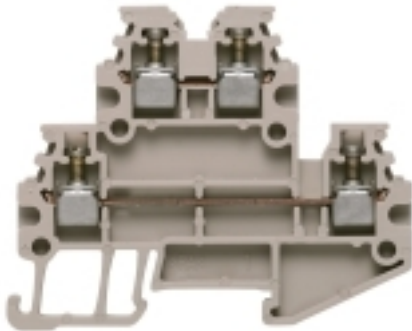

**W-Series
WDK 1.5/R3.5**

Weidmüller Interface GmbH & Co. KG
Klingenbergstraße 16
D-32758 Detmold
Germany
Fon: +49 5231 14-0
Fax: +49 5231 14-292083
www.weidmueller.com

The versatile and extensive range of products - from 0.05 mm² to 300 mm² - means that you have diverse options for your applications at your disposal. Hardened steel for mechanical strength and high-quality tinned copper for optimum conductivity. All materials comply with RoHS requirements and have been tested to current environment guidelines.

General ordering data

Type	WDK 1.5/R3.5
Order No.	1753290000
Version	W-Series, Double-tier terminal, Feed-through terminal, Rated cross-section: 1.5 mm², Screw connection
GTIN (EAN)	403224802075 1
Qty.	100 pc(s).