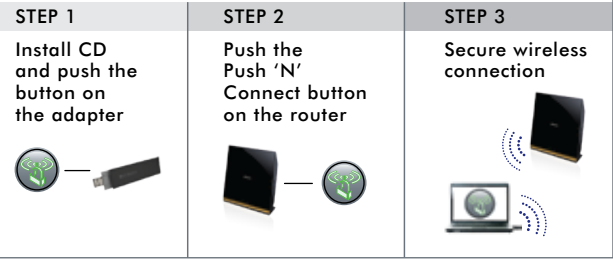

**EASE OF USE**

**COMPATIBLE**—Works with 802.11 a/b/g/n and ac devices

**NETGEAR GENIE®**—Dashboard controls to connect a WiFi device to your home network

**PUSH 'N' CONNECT**—Easy push button WiFi connections (WPS)

**EASY INSTALL**—Includes NETGEAR genie software on a CD for simple installation

**WiFi RANGE**

**ULTIMATE RANGE**—WiFi coverage throughout your home

**GREAT FOR**

Emailing, chatting, surfing, music and video streaming

Online gaming

HD Streaming

Multiple HD streaming simultaneously

Flexible placement design for laptops and desktops

**THE NETGEAR DIFFERENCE - A6200**

- Ultimate range and performance with 802.11ac
- Adjustable antenna for improved performance
- Stream multiple HD videos simultaneously
- Works with 802.11n
- Push 'N' Connect – push button security
- Easy NETGEAR genie® setup
- Expert technical support team

**PUSH 'N' CONNECT**

A secured connection at the push of a button<sup>1</sup>

WiFi Technology	FEATURES								APPLICATIONS			
	Speed	Range	NETGEAR genie®	Secure Connection	Easy Install	Desktop Dock	Dual Band	11ac WiFi	Email, Chat, Music, Video	Online Gaming	HD Streaming	Multiple HD Streaming
N300	Up to 300 Mbps†		✓	✓	✓	✓‡			✓	✓		
N600	Up to 300/300 Mbps†		✓	✓	✓	✓‡	✓		✓	✓	✓	
N900	Up to 450/450 Mbps†		✓	✓	✓	✓‡	✓		✓	✓	✓	✓
AC1200	Up to 300/867 Mbps†		✓	✓	✓	✓	✓	✓	✓	✓	✓	✓